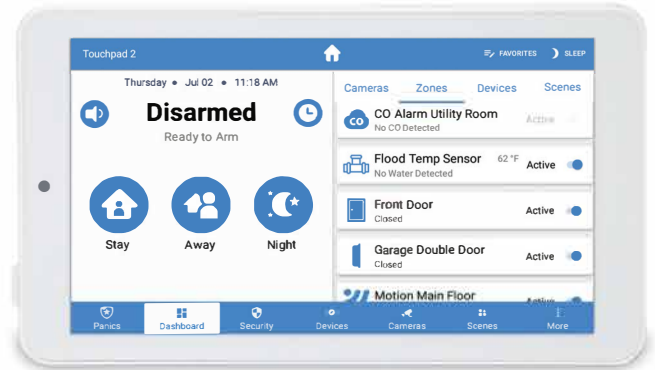

Slimline Touchpad

Quick Start Guide

Congratulations on the purchase of your Slimline Touchpad. The vivid 7" touch-screen is easy to operate, with full status and alarm reporting. It uses an encrypted Wi-Fi™ connection to control your cutting-edge security system, providing a live video feed of security cameras around your property.

Your screen and what it means

Slimline Touchpad Arming Functions

Select the **STAY** icon to arm your system while you are still on the premises. Motion detectors will be disabled.

Set your security system to **AWAY** when you plan to be off premises. This setting keeps all motion detectors active.

Armed **NIGHT** is for when you are on premises overnight. Your security will arm immediately without an exit delay, motion detectors can be turned off so you can move about freely, or active to enhance intrusion security.