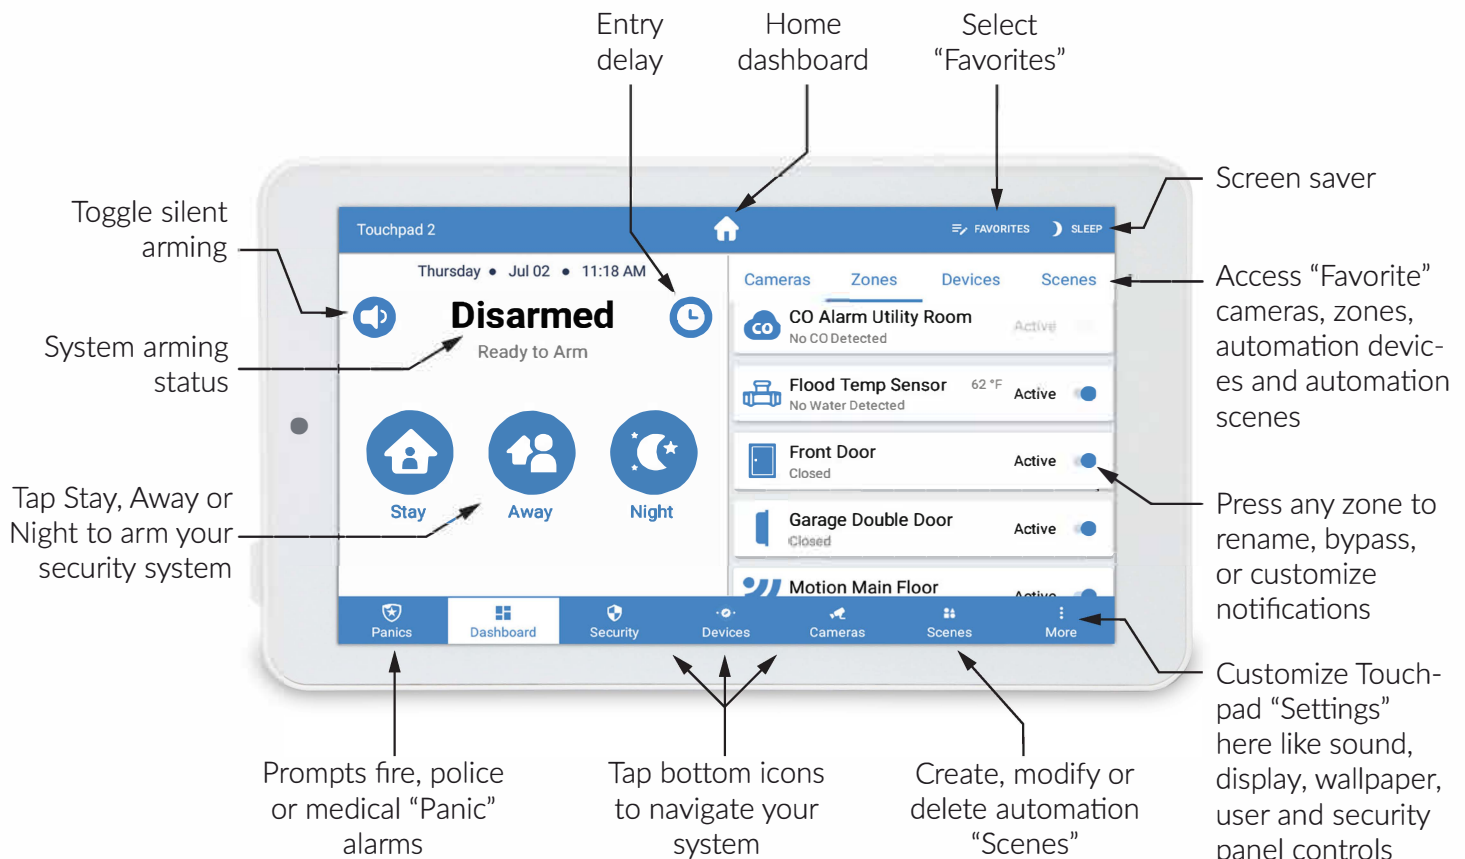

Slimline Touchpad

Quick Start Guide

Congratulations on the purchase of your Slimline Touchpad. The vivid 7" touch-screen is easy to operate, with full status and alarm reporting. It uses an encrypted Wi-Fi™ connection to control your cutting-edge security system, providing a live video feed of security cameras around your property.

Your screen and what it means

Slimline Touchpad Arming Functions

Select the **STAY** icon to arm your system while you are still on the premises. Motion detectors will be disabled.

Set your security system to **AWAY** when you plan to be off premises. This setting keeps all motion detectors active.

Armed **NIGHT** is for when you are on premises overnight. Your security will arm immediately without an exit delay, motion detectors can be turned off so you can move about freely, or active to enhance intrusion security.

When arming your system to **STAY** or **AWAY**, an **EXIT DELAY** countdown will start, leaving you time to exit the premises before an alarm is triggered.