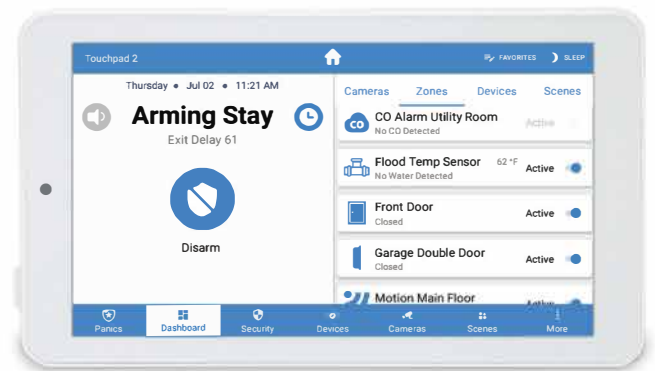

Slimline Touchpad

Quick Start Guide

Congratulations on the purchase of your Slimline Touchpad. The vivid 7" touch-screen is easy to operate, with full status and alarm reporting. It uses an encrypted Wi-Fi™ connection to control your cutting-edge security system, providing a live video feed of security cameras around your property.

Your screen and what it means

Slimline Touchpad Arming Functions

Select the **STAY** icon to arm your system while you are still on the premises. Motion detectors will be disabled.

Set your security system to **AWAY** when you plan to be off premises. This setting keeps all motion detectors active.

Armed **NIGHT** is for when you are on premises overnight. Your security will arm immediately without an exit delay, motion detectors can be turned off so you can move about freely, or active to enhance intrusion security.