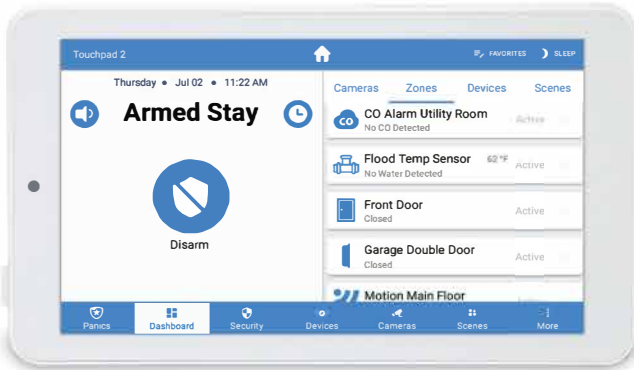

Slimline Touchpad

Quick Start Guide

Congratulations on the purchase of your Slimline Touchpad. The vivid 7" touch-screen is easy to operate, with full status and alarm reporting. It uses an encrypted Wi-Fi™ connection to control your cutting-edge security system, providing a live video feed of security cameras around your property.

Your screen and what it means

Slimline Touchpad Arming Functions

Select the **STAY** icon to arm your system while you are still on the premises. Motion detectors will be disabled.

Set your security system to **AWAY** when you plan to be off premises. This setting keeps all motion detectors active.

Armed **NIGHT** is for when you are on premises overnight. Your security will arm immediately without an exit delay, motion detectors can be turned off so you can move about freely, or active to enhance intrusion security.