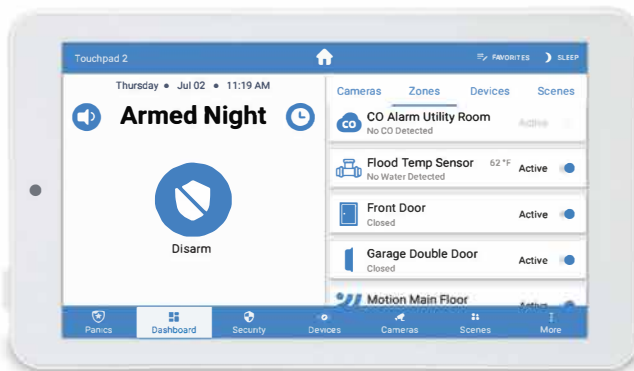

Slimline Touchpad

Quick Start Guide

Congratulations on the purchase of your Slimline Touchpad. The vivid 7" touch-screen is easy to operate, with full status and alarm reporting. It uses an encrypted Wi-Fi™ connection to control your cutting-edge security system, providing a live video feed of security cameras around your property.

Your screen and what it means

Slimline Touchpad Arming Functions

Select the **STAY** icon to arm your system while you are still on the premises. Motion detectors will be disabled.

Set your security system to **AWAY** when you plan to be off premises. This setting keeps all motion detectors active.

Armed **NIGHT** is for when you are on premises overnight. Your security will arm immediately without an exit delay, motion detectors can be turned off so you can move about freely, or active to enhance intrusion security.